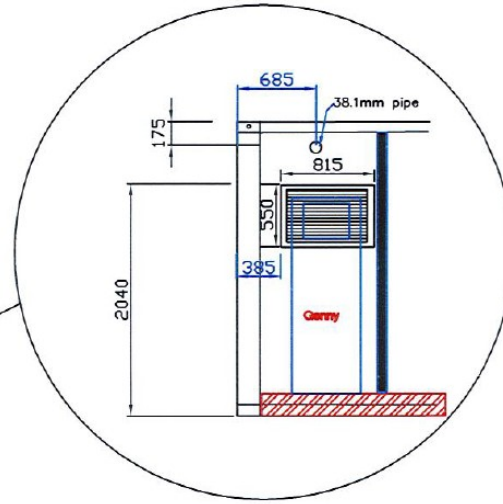

- Unit:** MODULE 26 WELFARE UNIT
Colour: Yellow Ral 1004
Length: 7924mm
Width: 2440mm
Side panel: 2310mm **FLAT SIDED STEEL**
Bottom rail: 100 x 50mm
Top rail: 80 x 40mm
Fork pockets: Yes
Corner casings: Yes
Floor: Polyfloor
Doors: 2 x 910mm Kircroft
Window shutters: Kircroft
Wallboard: White melamine
Insulation: Current IEE standards
Electrics: Sub mounted
PIR: No

	Downblow heater
	Fluorescent light
	Consumer unit c/w isolater
	Extractor fan
	Under sink water heater
	Water Pump
	Stainless steel sink
	Hand wash basin
	Low flush w/c
	2D bulkhead
	Light switch
	Fused spur
	13amp double socket