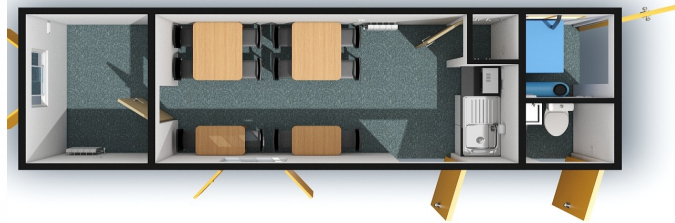

- Unit:** MODULE 26 WELFARE UNIT
Colour: Yellow Ral 1004
Length: 7924mm
Width: 2440mm
Side panel: 2310mm **FLAT SIDED STEEL**
Bottom rail: 100 x 50mm
Top rail: 80 x 40mm
Fork pockets: Yes
Corner casings: Yes
Floor: Polyfloor
Doors: 2 x 910mm Kircroft
Window shutters: Kircroft
Wallboard: White melamine
Insulation: Current IEE standards
Electrics: Sub mounted
PIR: No

	Downblow heater
	Fluorescent light
	Consumer unit c/w isolater
	Extractor fan
	Under sink water heater
	Water Pump
	Stainless steel sink
	Hand wash basin
	Low flush w/c
	2D bulkhead
	Light switch
	Fused spur
	13amp double socket