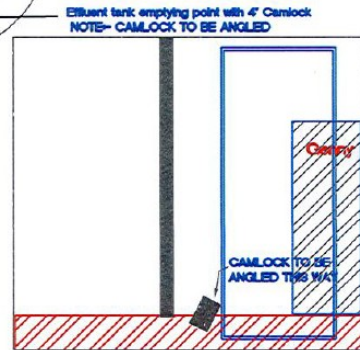

- Unit:** MODULE 26 WELFARE UNIT
Colour: Yellow Ral 1004
Length: 7924mm
Width: 2440mm
Side panel: 2310mm **FLAT SIDED STEEL**
Bottom rail: 100 x 50mm
Top rail: 80 x 40mm
Fork pockets: Yes
Corner casings: Yes
Floor: Polyfloor
Doors: 2 x 910mm Kircroft
Window shutters: Kircroft
Wallboard: White melamine
Insulation: Current IEE standards
Electrics: Sub mounted
PIR: No