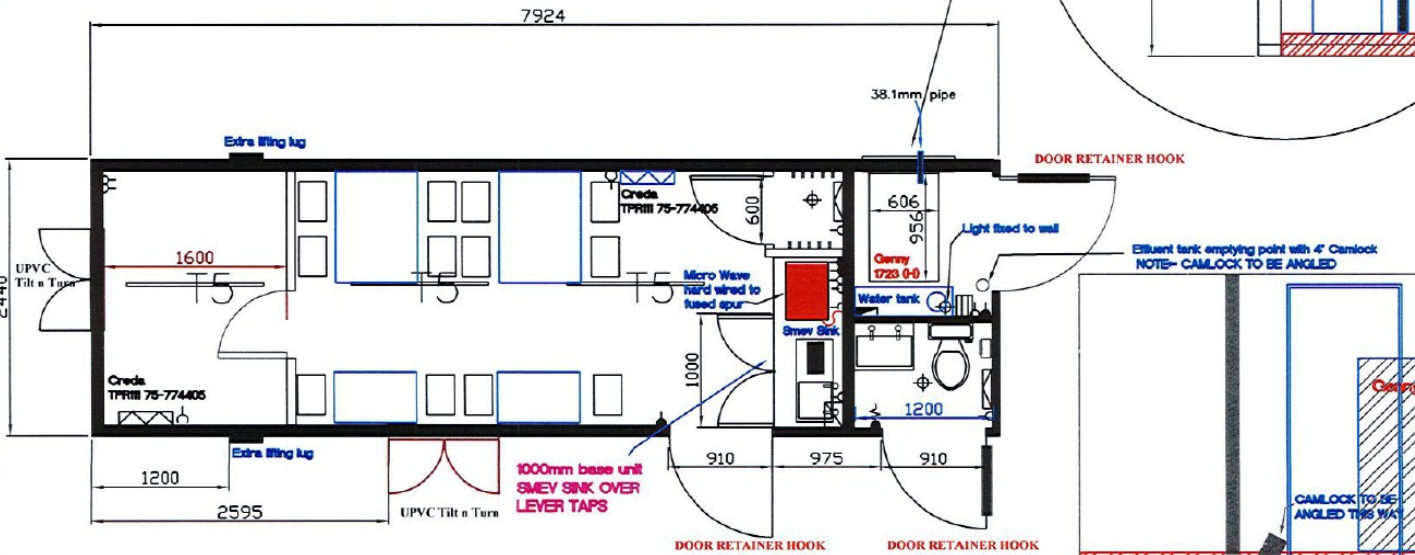

- Unit:** MODULE 26 WELFARE UNIT
Colour: Yellow Ral 1004
Length: 7924mm
Width: 2440mm
Side panel: 2310mm **FLAT SIDED STEEL**
Bottom rail: 100 x 50mm
Top rail: 80 x 40mm
Fork pockets: Yes
Corner casings: Yes
Floor: Polyfloor
Doors: 2 x 910mm Kircroft
Window shutters: Kircroft
Wallboard: White melamine
Insulation: Current IEE standards
Electrics: Sub mounted
PIR: No

	Downblow heater
	Fluorescent light
	Consumer unit c/w isolater
	Extractor fan
	Under sink water heater
	Water Pump
	Stainless steel sink
	Hand wash basin
	Low flush w/c
	2D bulkhead
	Light switch
	Fused spur
	13amp double socket