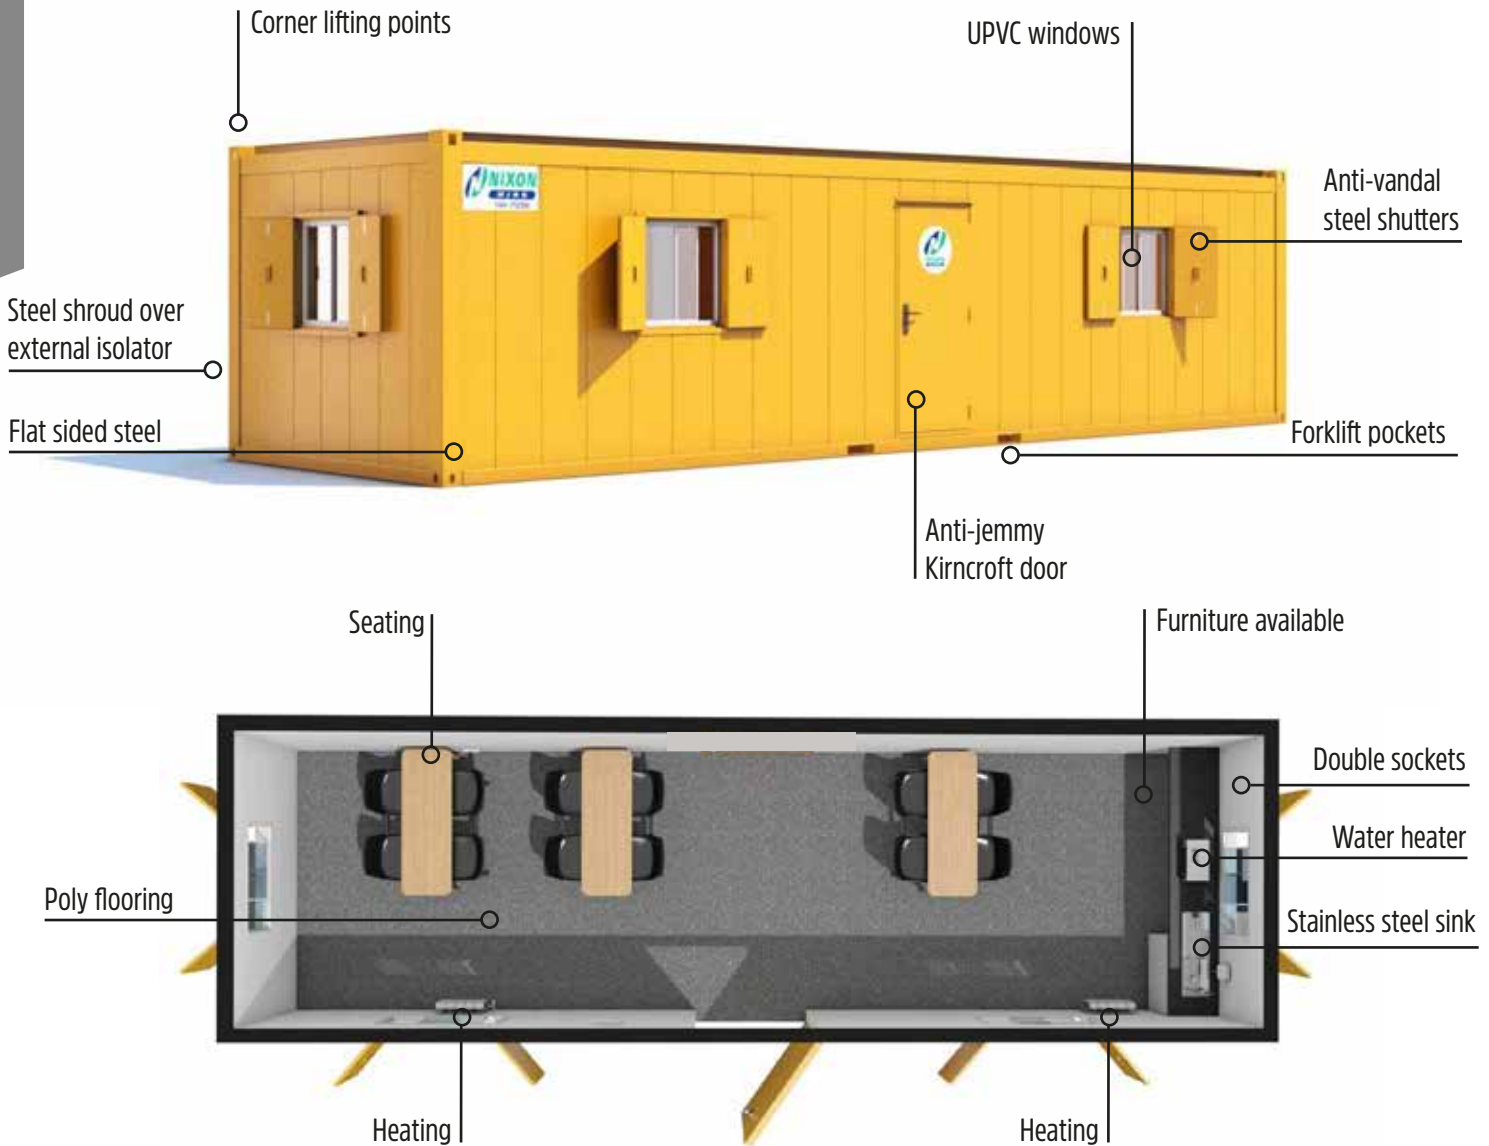

32FT CANTEEN (SIDE DOOR)

specificationsheet

Dimensions	Security	Facilities	Sustainability	Design
<ul style="list-style-type: none"> > Length: 9754 mm > Width: 3000 mm > Height: 2440 mm > Weight: 4400 kg 	<ul style="list-style-type: none"> > Anti-vandal steel shutters > Anti-jemmy Kirncroft door > UPVC windows 	<ul style="list-style-type: none"> > Kitchen area > Double sockets > Light switches > Heating > Fused spur > Door retainer hook > Furniture and staircases available 	<ul style="list-style-type: none"> > Insulation to IEE standards > LED, PIR lighting 	<ul style="list-style-type: none"> > Flat sided steel sides > Poly flooring > Melamine wall boards
				Moveability
				<ul style="list-style-type: none"> > Forklift pockets > Corner lifting points > ISO fastening plates

LED LIGHTING	LINKABLE STACKABLE	HEATING	HIGH SECURITY	FLAT SIDED STEEL	FURNITURE AVAILABLE	DOUBLE SOCKETS
---------------------	---------------------------	----------------	----------------------	-------------------------	----------------------------	-----------------------