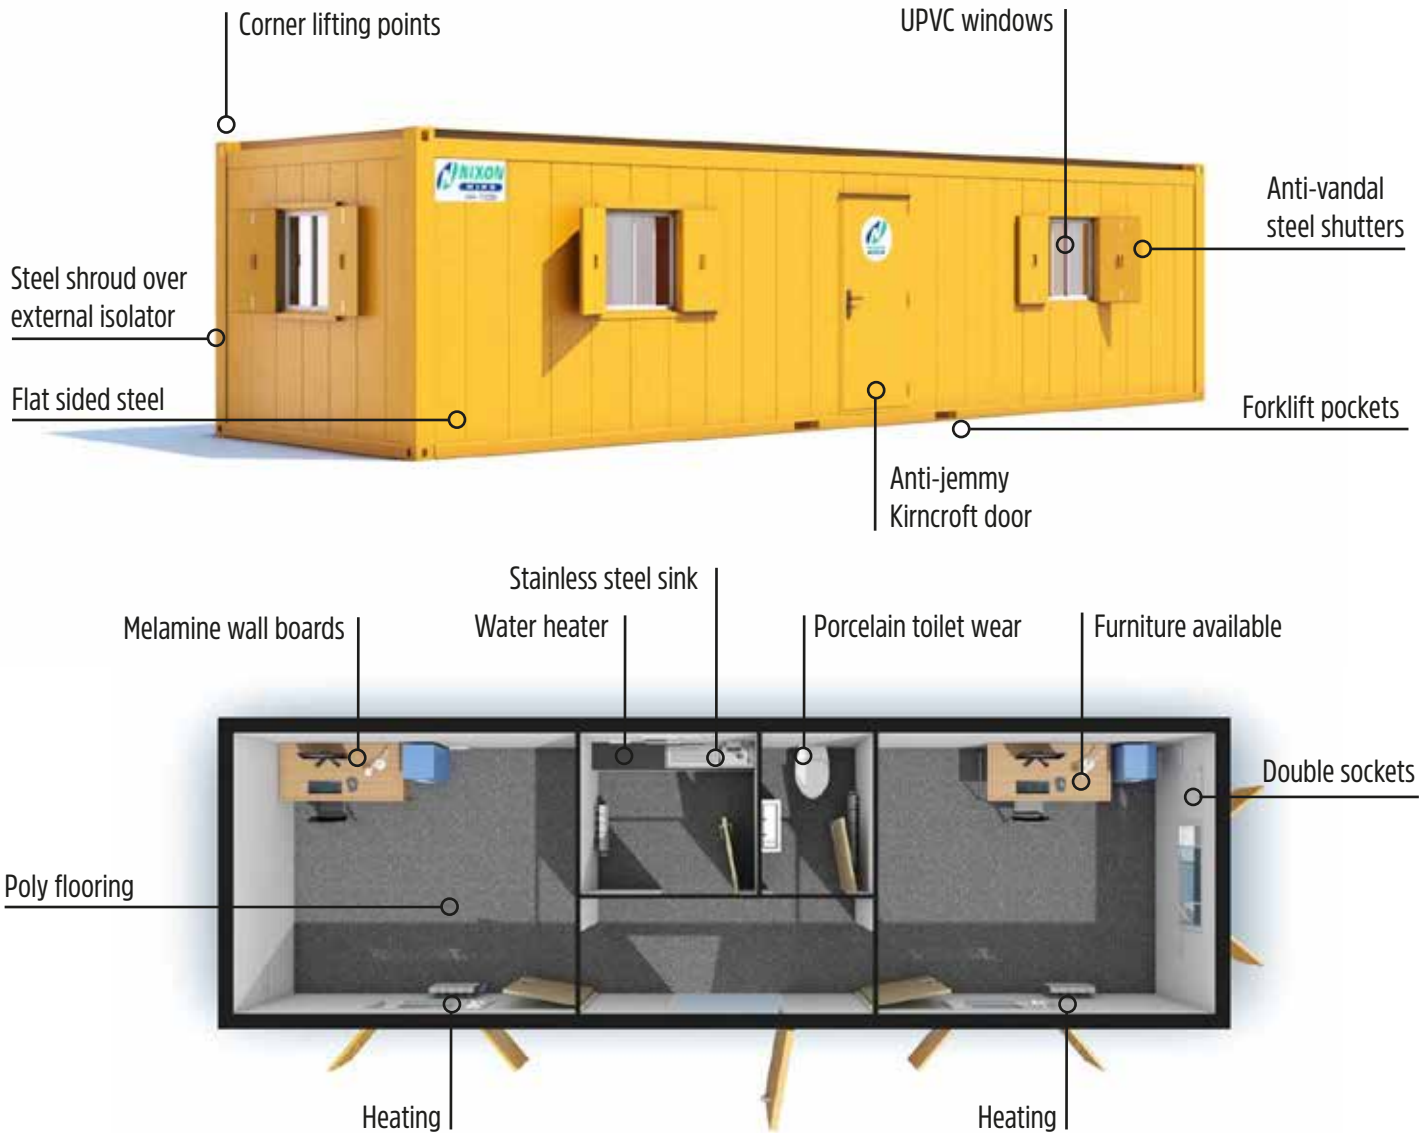

32FT OFFICE KITCHEN TOILET OFFICE

Dimensions	Security	Facilities	Sustainability	Design
<ul style="list-style-type: none"> > Length: 9754 mm > Width: 3000 mm > Height: 2440 mm > Weight: 4250 kg 	<ul style="list-style-type: none"> > Anti-vandal steel shutters > Anti-jemmy Kirncroft door > UPVC windows 	<ul style="list-style-type: none"> > Double sockets > Light switches > Heating > Fused spur > Door retainer hook > Porcelain toilet wear > Private toilet cubicle > Furniture and staircases available 	<ul style="list-style-type: none"> > Insulation to IEE standards > LED, PIR lighting 	<ul style="list-style-type: none"> > Flat sided steel sides > Poly flooring > Melamine wall boards
				Moveability
				<ul style="list-style-type: none"> > Forklift pockets > Corner lifting points > ISO fastening plates

LED LIGHTING	LINKABLE STACKABLE	HEATING	HIGH SECURITY	FLAT SIDED STEEL	FURNITURE AVAILABLE	DOUBLE SOCKETS
---------------------	---------------------------	----------------	----------------------	-------------------------	----------------------------	-----------------------