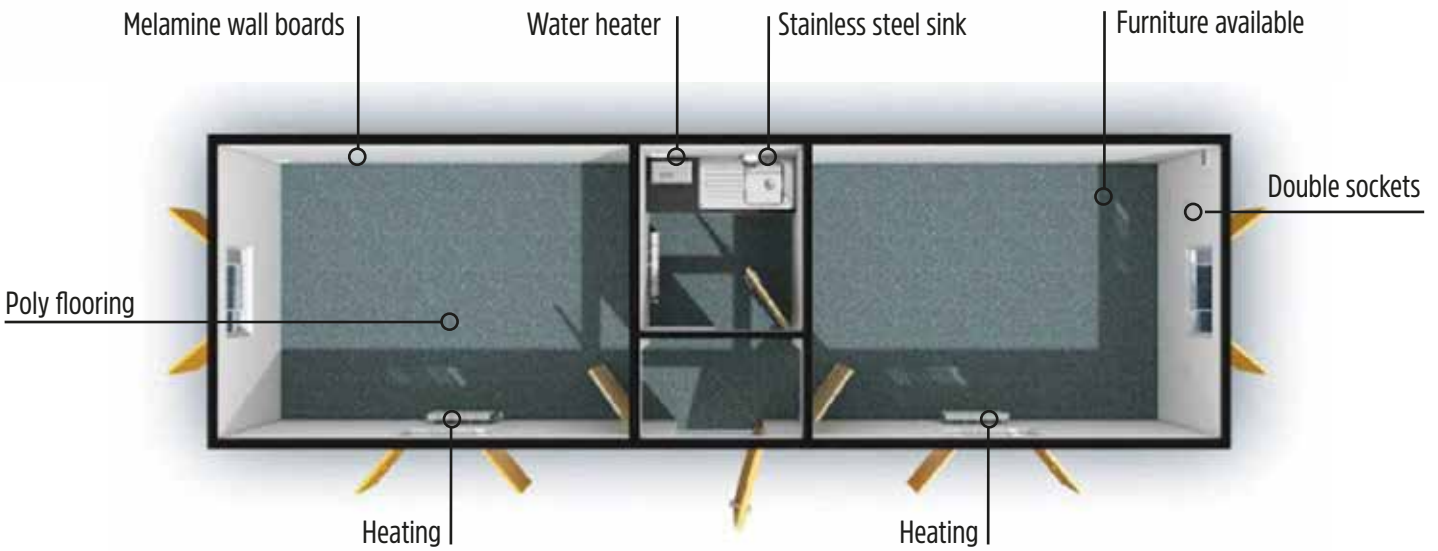

32FT OFFICE KITCHEN OFFICE

Dimensions

- > Length: 9754 mm
- > Width: 3000 mm
- > Height: 2440 mm
- > Weight: 4250 kg

Security

- > Anti-vandal steel shutters
- > Anti-jemmy Kirncroft door
- > Flat sided steel sides

Facilities

- > Double sockets
- > Light switches
- > Heating
- > Fused spur
- > Door retainer hook
- > Furniture and staircases available

Sustainability

- > Insulation to IEE standards
- > LED, PIR lighting

Design

- > Flat sided steel sides
- > Poly flooring
- > Melamine wall boards

Moveability

- > Forklift pockets
- > Corner lifting points
- > ISO fastening plates

LED
LIGHTING

LINKABLE
STACKABLE

HEATING

HIGH
SECURITY

FLAT SIDED STEEL

FURNITURE AVAILABLE

DOUBLE SOCKETS